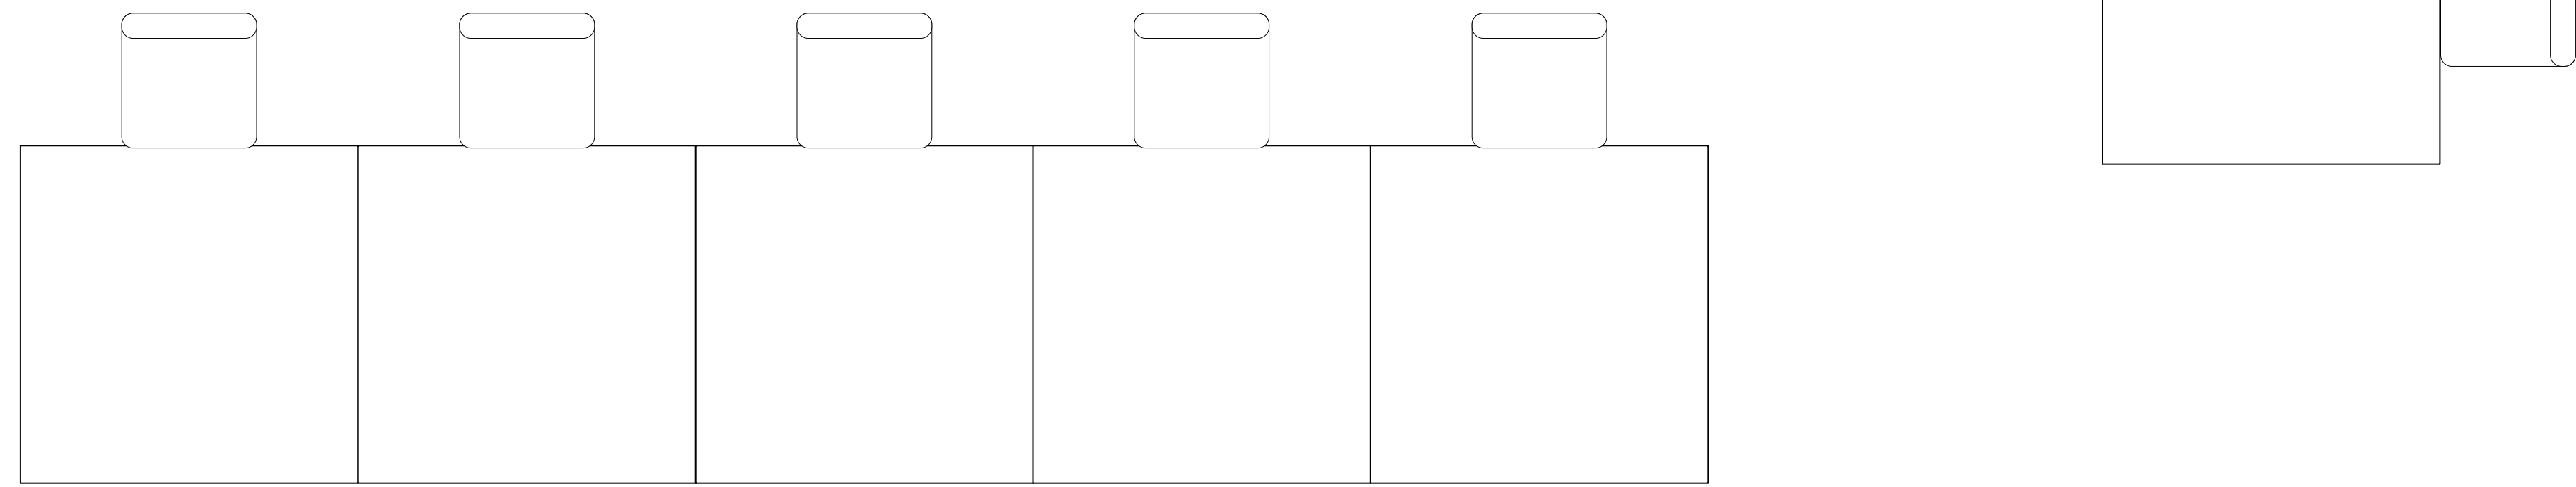

FOSTER – EXTRA LARGE CLASSROOM – RIGHT SIDE

Foster Classrooms 102 & 107 – RIGHT FRONT – Seating Chart – Fall 2021