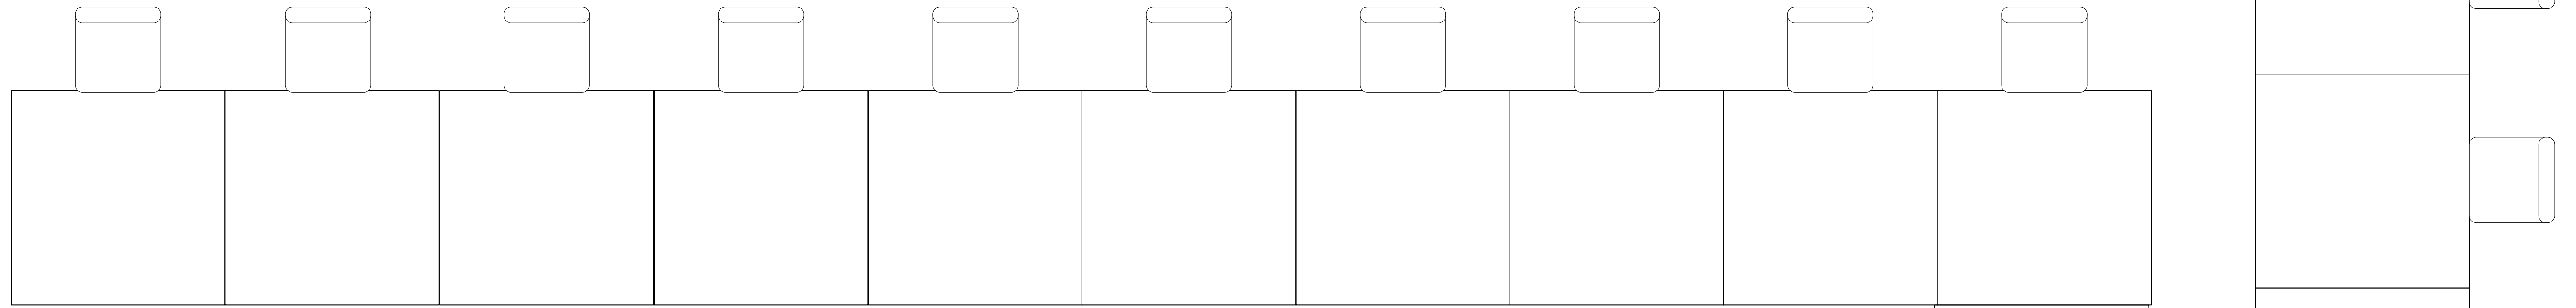

FOSTER – EXTRA LARGE CLASSROOM – RIGHT SIDE

Foster Classrooms 102 & 107 – RIGHT FRONT – Seating Chart – Fall 2021