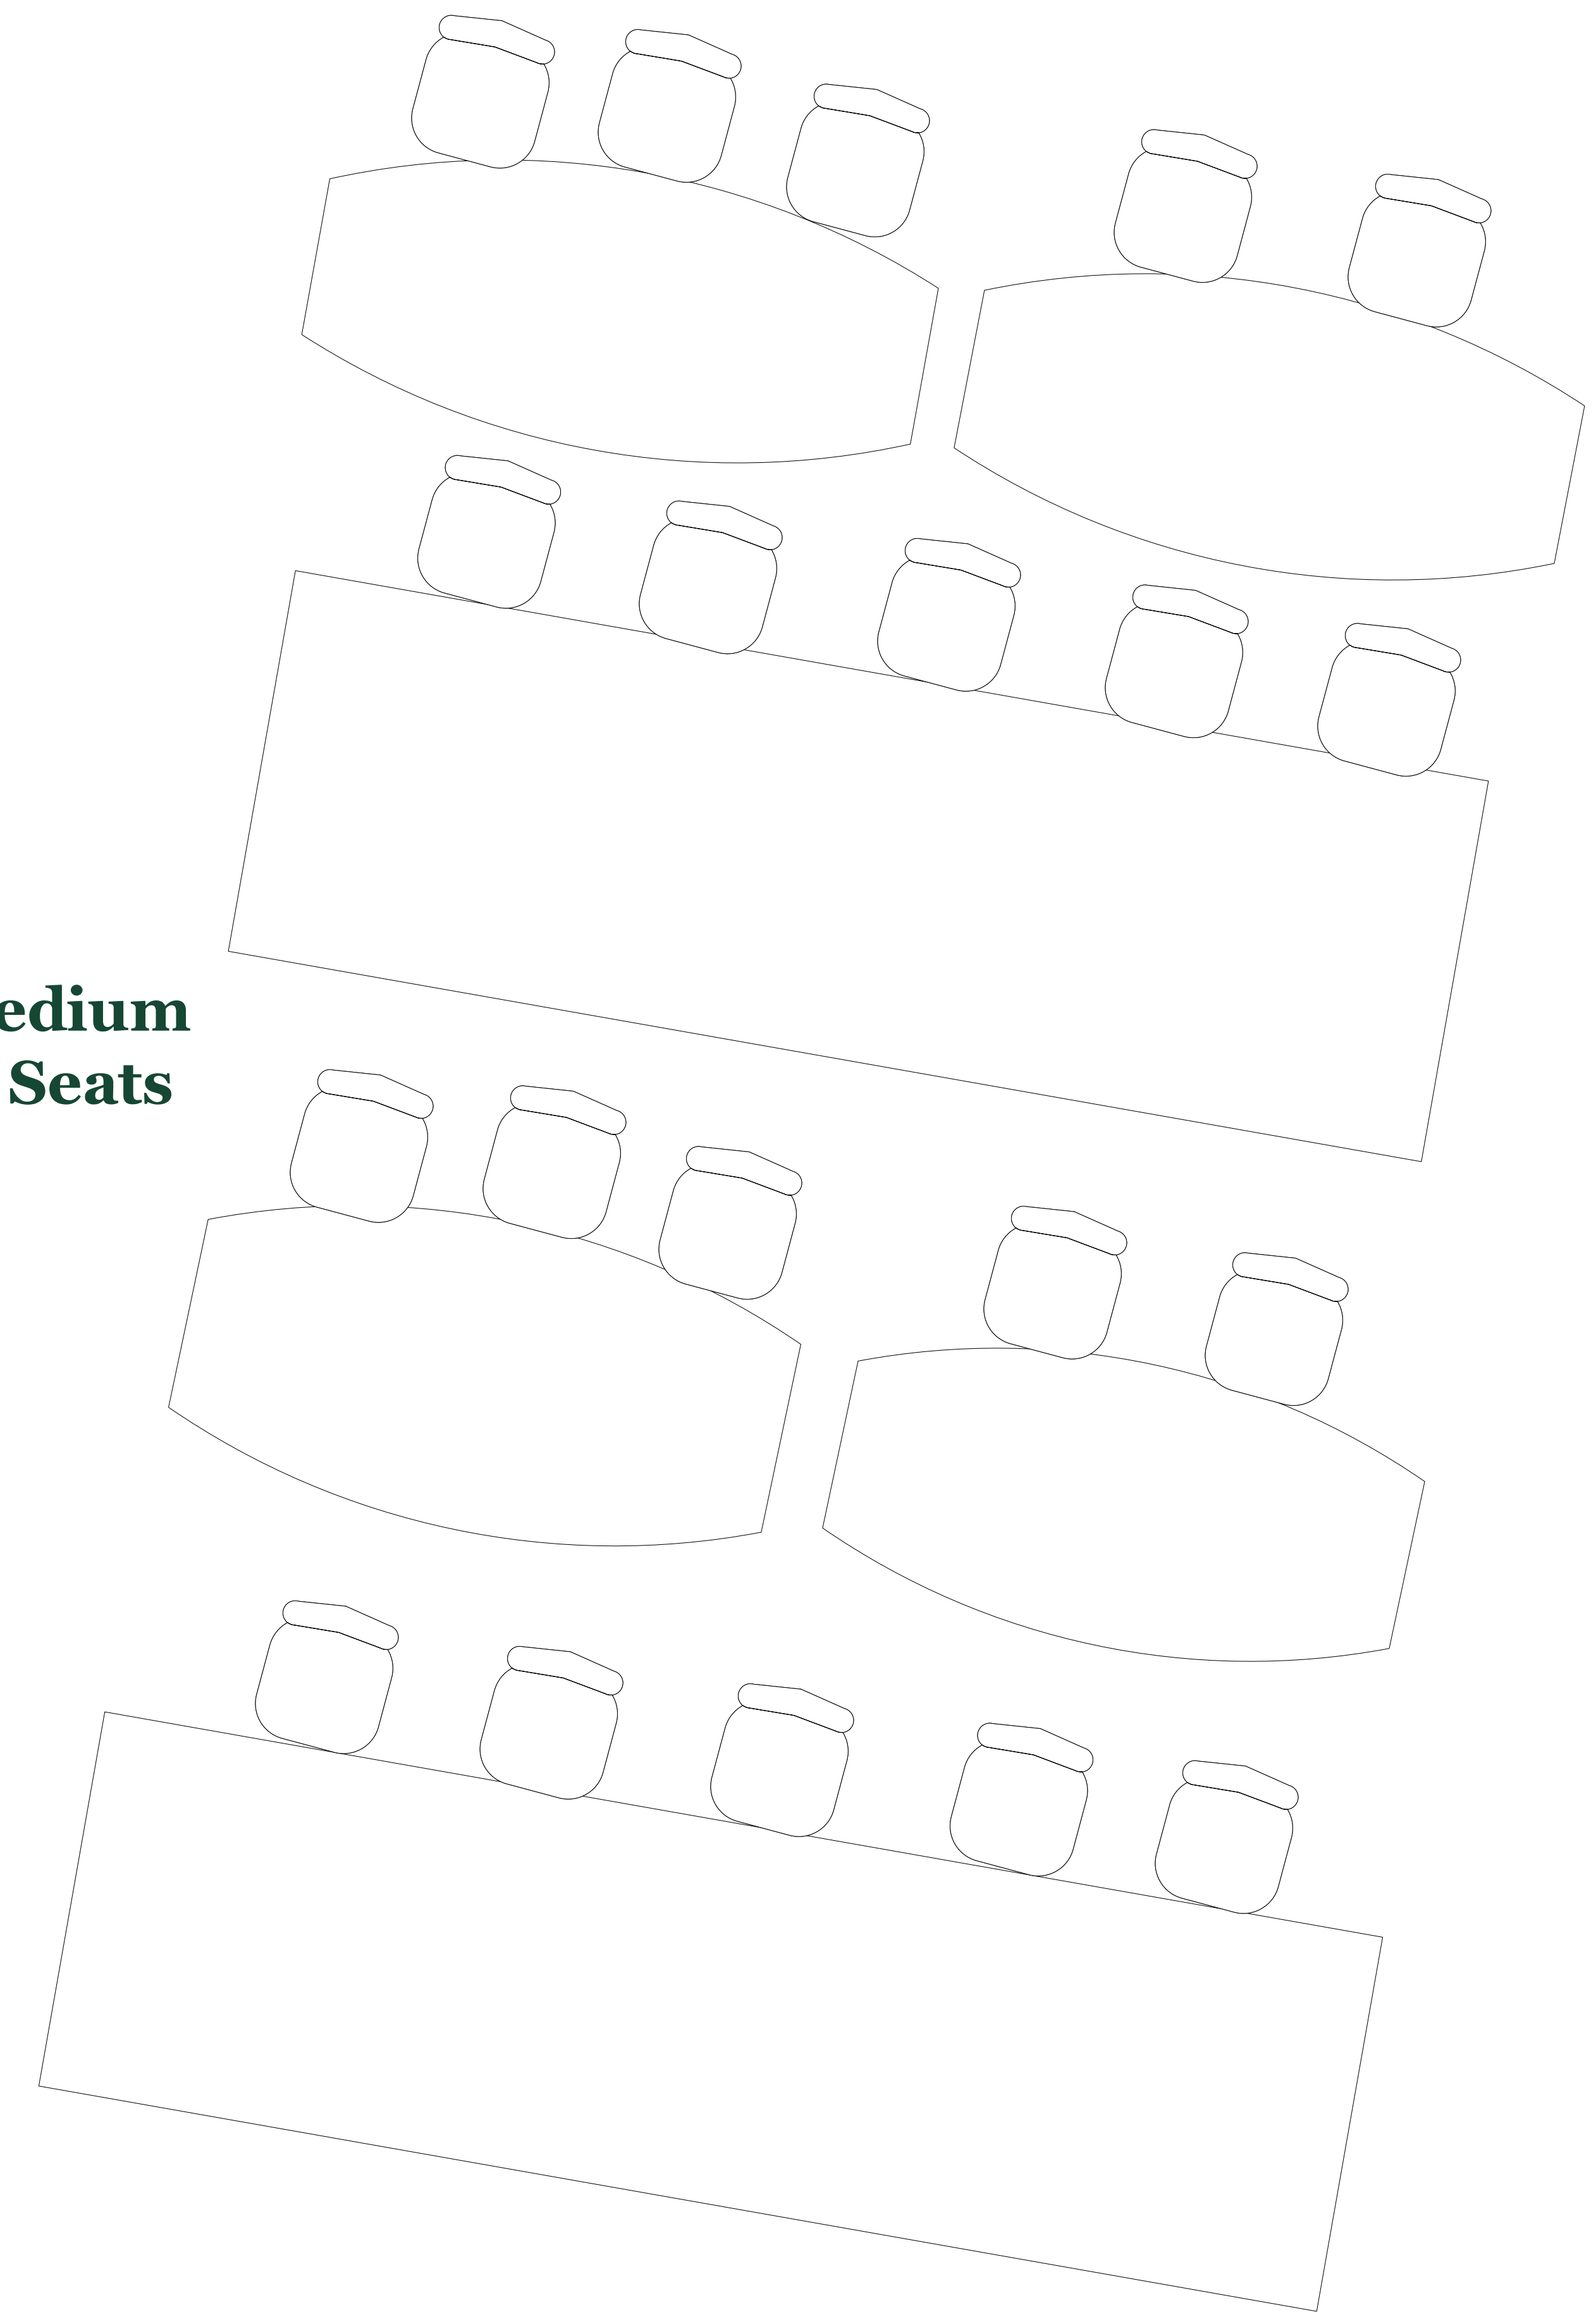

**FOSTER – Medium
Cluster – 40 Seats**

Foster Classroom 214, 226, 228, 303, 329 & 332 – FRONT – Seating Chart – Fall 2021