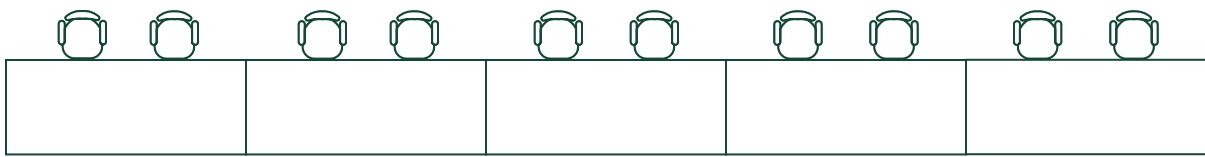

Whiteboard

Whiteboard

Instructor Station

Foster 429 – FRONT – Seating Chart 2021

Whiteboard

Whiteboard