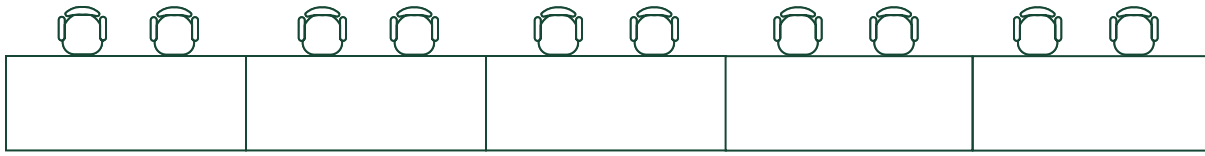

Whiteboard

Whiteboard

Instructor Station

Foster 429 – FRONT – Seating Chart 2021

Whiteboard

Whiteboard