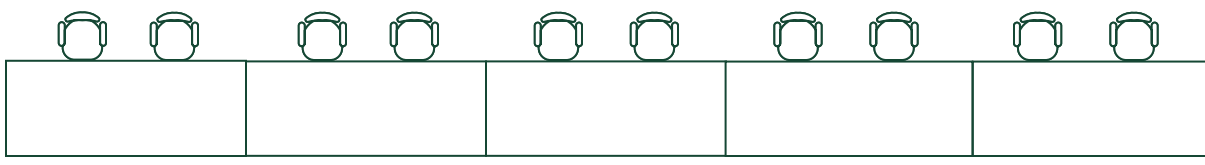

Whiteboard

Whiteboard

Instructor Station

Foster 429 – FRONT – Seating Chart 2021

Whiteboard

Whiteboard